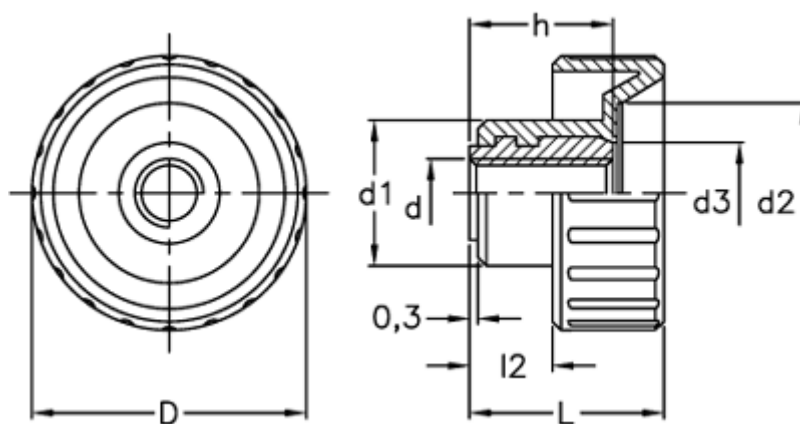

Data Sheet

Article number: 2302006631

Description: E+G Fluted grip knob
BT.25 FP-M6

Measures

d	= 25
d1	= 16
d2	= 15
d3	= 7
d 6H	= M6
h	= 14
L	= 19.0
l2	= 8.0